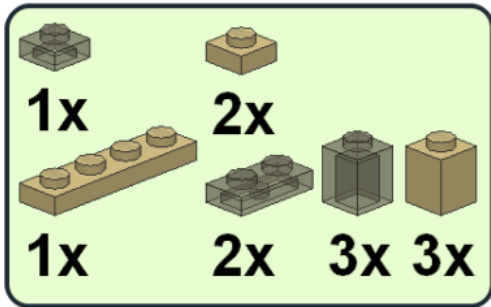

## Bouw je eigen Rembrandtschool handleiding

Dit heb je nodig

Het bouwen!

1

Parts list for step 1:

- 2x 1x1 light grey brick
- 1x 10x10 brown plate
- 1x 10x10 brown plate
- 1x 1x1 light grey brick with hole
- 1x 1x2 dark grey brick with 2 holes
- 1x 1x3 dark grey brick with 3 holes
- 1x 1x1 light grey brick with hole
- 1x 1x1 green brick
- 1x 1x3 green brick
- 1x 1x1 light grey brick
- 3x 1x1 light grey brick with hole
- 3x 1x1 light grey brick
- 1x 1x2 dark grey brick with 2 holes
- 2x 1x1 green brick
- 2x 1x2 dark grey brick with 2 holes
- 2x 1x3 green brick
- 2x 1x3 green brick

2

**3**

4

6

7

8

9

10