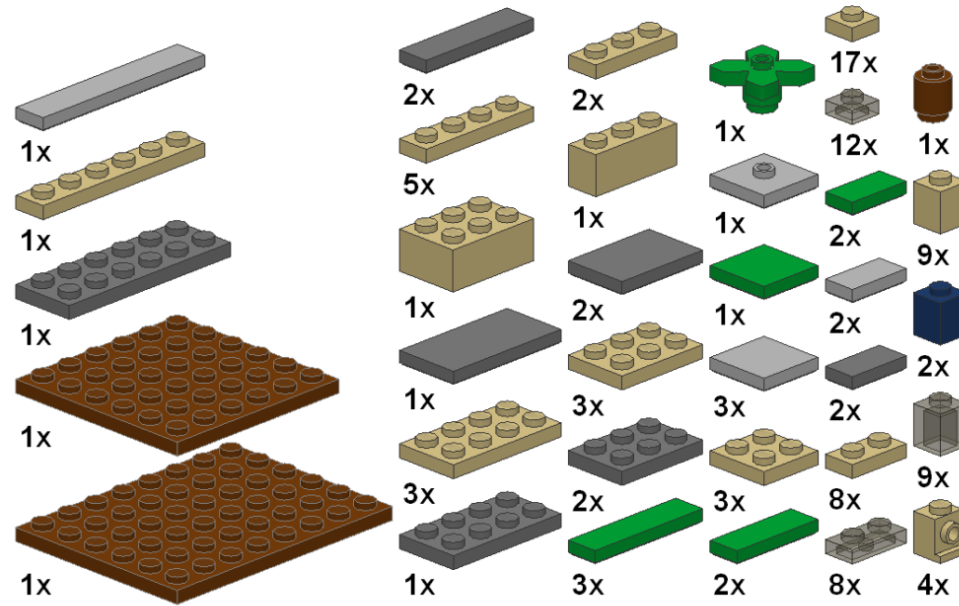

## Bouw je eigen Rembrandtschool handleiding

Dit heb je nodig

Het bouwen!

1

Parts list for step 1:

- 2x 1x1 light grey brick
- 1x 10x10 brown plate
- 1x 10x10 brown plate
- 1x 1x1 light grey brick with hole
- 1x 1x2 dark grey brick with 2 holes
- 1x 1x3 dark grey brick with 3 holes
- 1x 1x1 light grey brick with hole
- 1x 1x1 green brick
- 1x 1x3 green brick
- 1x 1x1 light grey brick
- 3x 1x1 light grey brick with hole
- 3x 1x1 light grey brick
- 1x 1x2 dark grey brick with 2 holes
- 2x 1x1 green brick
- 2x 1x2 dark grey brick with 2 holes
- 2x 1x3 green brick
- 2x 1x3 green brick

2

**3**

4

6

7

8

9

10