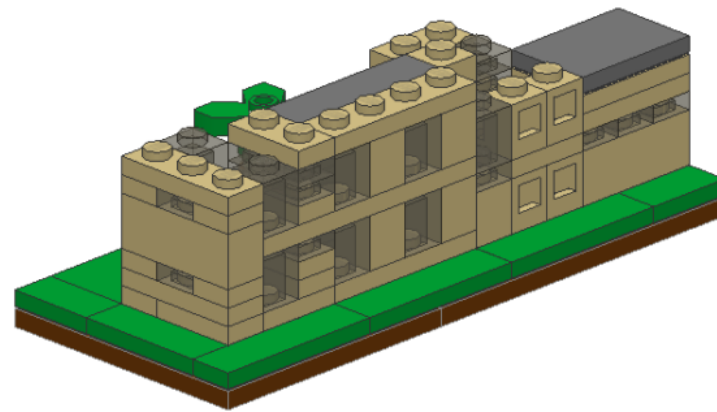

## Bouw je eigen Rembrandtschool handleiding

Dit heb je nodig

Het bouwen!

1

Parts list for step 1:

- 2x 1x1 light grey brick
- 1x 10x10 brown plate
- 1x 10x10 brown plate
- 1x 1x1 light grey brick with hole
- 1x 1x2 dark grey brick with 2 holes
- 1x 1x3 dark grey brick with 3 holes
- 1x 1x1 light grey brick with hole
- 1x 1x1 green brick
- 1x 1x3 green brick
- 1x 1x1 light grey brick
- 3x 1x1 light grey brick with hole
- 3x 1x1 light grey brick
- 1x 1x2 dark grey brick with 2 holes
- 2x 1x1 green brick
- 2x 1x2 dark grey brick with 2 holes
- 2x 1x3 green brick
- 2x 1x3 green brick

2

**3**

4

6

7

8

9

10