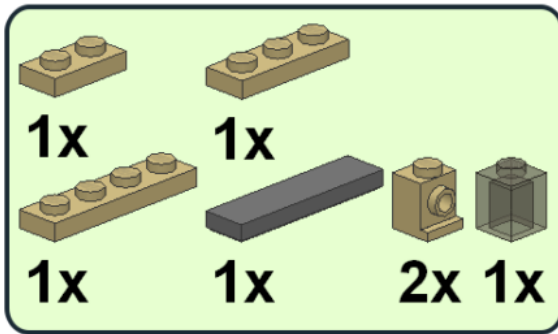

## Bouw je eigen Rembrandtschool handleiding

Dit heb je nodig

Het bouwen!

1

Parts list for step 1:

- 2x 1x1 light grey brick
- 1x 10x10 brown plate
- 1x 10x10 brown plate
- 1x 1x1 light grey brick with hole
- 1x 1x2 dark grey brick with 2 holes
- 1x 1x3 dark grey brick with 3 holes
- 1x 1x1 light grey brick with hole
- 1x 1x1 green brick
- 1x 1x3 green brick
- 1x 1x1 light grey brick
- 3x 1x1 light grey brick with hole
- 3x 1x1 light grey brick
- 1x 1x2 dark grey brick with 2 holes
- 2x 1x1 green brick
- 2x 1x2 dark grey brick with 2 holes
- 2x 1x3 green brick
- 2x 1x3 green brick

2

**3**

4

6

7

8

9

10