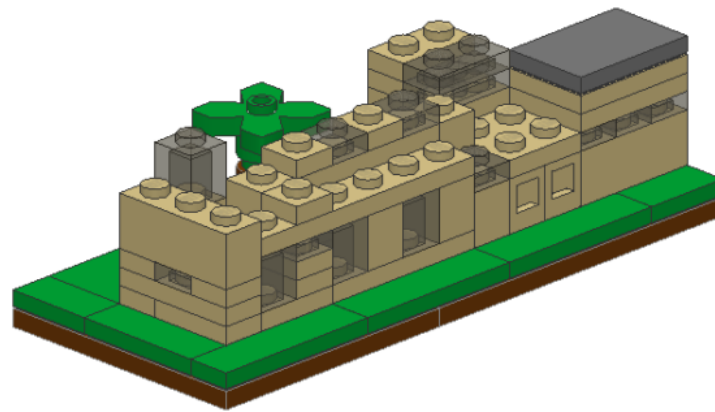

## Bouw je eigen Rembrandtschool handleiding

Dit heb je nodig

Het bouwen!

1

Parts list for step 1:

- 2x 1x1 light grey brick
- 1x 10x10 brown plate
- 1x 10x10 brown plate
- 1x 1x1 light grey brick with hole
- 1x 1x2 dark grey brick with 2 holes
- 1x 1x3 dark grey brick with 3 holes
- 1x 1x1 light grey brick with hole
- 1x 1x1 green brick
- 1x 1x3 green brick
- 1x 1x1 light grey brick
- 3x 1x1 light grey brick with hole
- 3x 1x1 light grey brick
- 1x 1x2 dark grey brick with 2 holes
- 2x 1x1 green brick
- 2x 1x2 dark grey brick with 2 holes
- 2x 1x3 green brick
- 2x 1x3 green brick

2

**3**

4

6

7

8

9

10