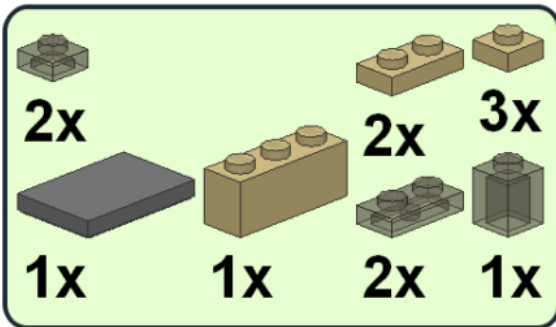

## Bouw je eigen Rembrandtschool handleiding

Dit heb je nodig

Het bouwen!

1

Parts list for step 1:

- 2x 1x1 light grey brick
- 1x 10x10 brown plate
- 1x 10x10 brown plate
- 1x 1x1 light grey brick with hole
- 1x 1x2 dark grey brick with 2 holes
- 1x 1x3 dark grey brick with 3 holes
- 1x 1x1 light grey brick with hole
- 1x 1x1 green brick
- 1x 1x3 green brick
- 1x 1x1 light grey brick
- 3x 1x1 light grey brick with hole
- 3x 1x1 light grey brick
- 1x 1x2 dark grey brick with 2 holes
- 2x 1x1 green brick
- 2x 1x2 dark grey brick with 2 holes
- 2x 1x3 green brick
- 2x 1x3 green brick

2

**3**

4

6

7

8

9

10