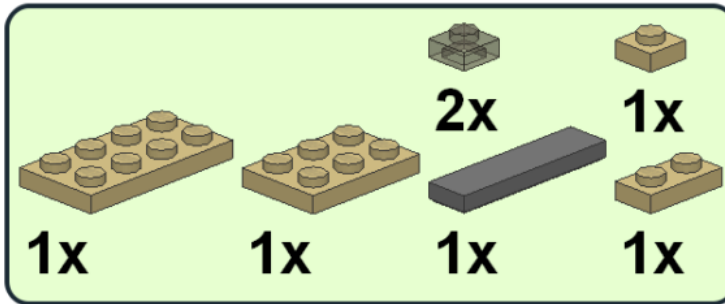

## Bouw je eigen Rembrandtschool handleiding

Dit heb je nodig

Het bouwen!

1

Parts list for step 1:

- 2x 1x1 light grey brick
- 1x 10x10 brown plate
- 1x 10x10 brown plate
- 1x 1x1 light grey brick with hole
- 1x 1x2 dark grey brick with 2 holes
- 1x 1x3 dark grey brick with 3 holes
- 1x 1x1 light grey brick with hole
- 1x 1x1 green brick
- 1x 1x3 green brick
- 1x 1x1 light grey brick
- 3x 1x1 light grey brick with hole
- 3x 1x1 light grey brick
- 1x 1x2 dark grey brick with 2 holes
- 2x 1x1 green brick
- 2x 1x2 dark grey brick with 2 holes
- 2x 1x3 green brick
- 2x 1x3 green brick

2

**3**

4

6

7

8

9

10