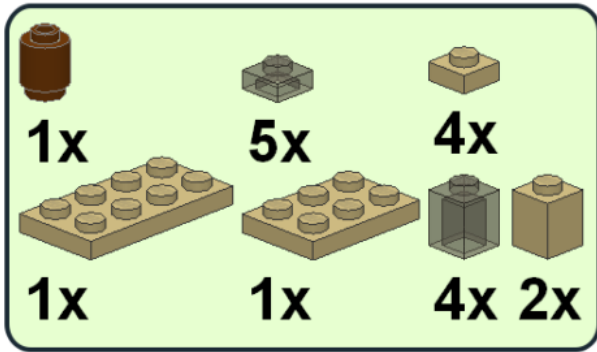

## Bouw je eigen Rembrandtschool handleiding

Dit heb je nodig

Het bouwen!

1

Parts list for step 1:

- 2x 1x1 light grey brick
- 1x 10x10 brown plate
- 1x 10x10 brown plate
- 1x 1x1 light grey brick with hole
- 1x 1x2 dark grey brick with 2 holes
- 1x 1x3 dark grey brick with 3 holes
- 1x 1x1 light grey brick with hole
- 1x 1x1 green brick
- 1x 1x3 green brick
- 1x 1x1 light grey brick
- 3x 1x1 light grey brick with hole
- 3x 1x1 light grey brick
- 1x 1x2 dark grey brick with 2 holes
- 2x 1x1 green brick
- 2x 1x2 dark grey brick with 2 holes
- 2x 1x3 green brick
- 2x 1x3 green brick

2

**3**

4

6

7

8

9

10