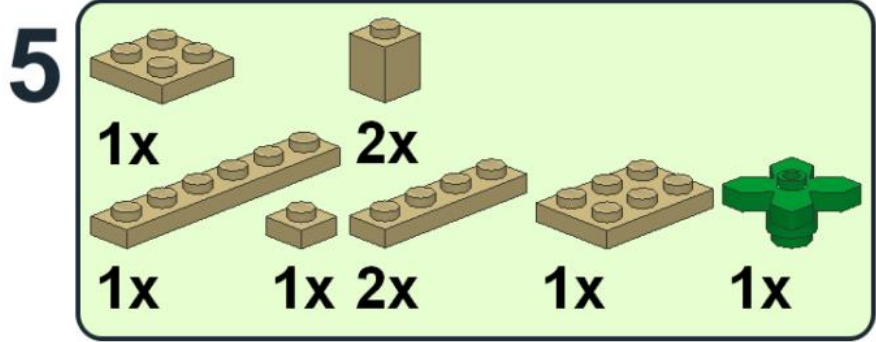

## Bouw je eigen Rembrandtschool handleiding

Dit heb je nodig

Het bouwen!

1

Parts list for step 1:

- 2x 1x1 light grey brick
- 1x 10x10 brown plate
- 1x 10x10 brown plate
- 1x 1x1 light grey brick with hole
- 1x 1x2 dark grey brick with 2 holes
- 1x 1x3 dark grey brick with 3 holes
- 1x 1x1 light grey brick with hole
- 1x 1x1 green brick
- 1x 1x3 green brick
- 1x 1x1 light grey brick
- 3x 1x1 light grey brick with hole
- 3x 1x1 light grey brick
- 1x 1x2 dark grey brick with 2 holes
- 2x 1x1 green brick
- 2x 1x2 dark grey brick with 2 holes
- 2x 1x3 green brick
- 2x 1x3 green brick

2

**3**

4

6

7

8

9

10