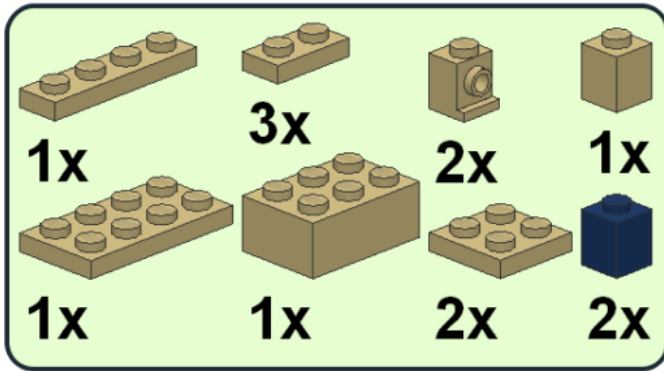

## Bouw je eigen Rembrandtschool handleiding

Dit heb je nodig

Het bouwen!

1

Parts list for step 1:

- 2x 1x1 light grey brick
- 1x 10x10 brown plate
- 1x 10x10 brown plate
- 1x 1x1 light grey brick with hole
- 1x 1x2 dark grey brick with 2 holes
- 1x 1x3 dark grey brick with 3 holes
- 1x 1x1 light grey brick with hole
- 1x 1x1 green brick
- 1x 1x3 green brick
- 1x 1x1 light grey brick
- 3x 1x1 light grey brick with hole
- 3x 1x1 light grey brick
- 1x 1x2 dark grey brick with 2 holes
- 2x 1x1 green brick
- 2x 1x2 dark grey brick with 2 holes
- 2x 1x3 green brick
- 2x 1x3 green brick

2

**3**

4

6

7

8

9

10