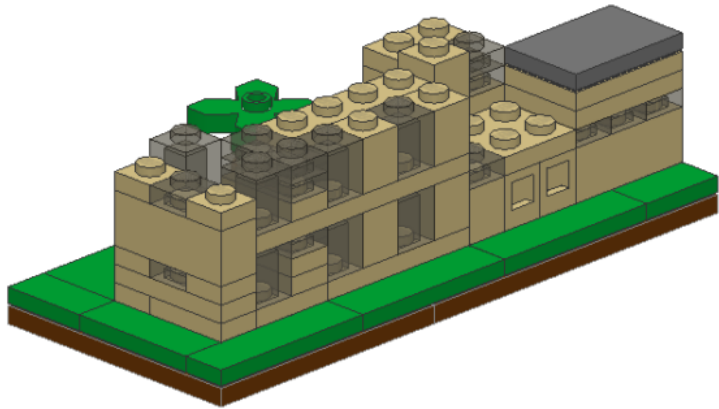

## Bouw je eigen Rembrandtschool handleiding

Dit heb je nodig

Het bouwen!

1

Parts list for step 1:

- 2x 1x1 light grey brick
- 1x 10x10 brown plate
- 1x 10x10 brown plate
- 1x 1x1 light grey brick with hole
- 1x 1x2 dark grey brick with 2 holes
- 1x 1x3 dark grey brick with 3 holes
- 1x 1x1 light grey brick with hole
- 1x 1x1 green brick
- 1x 1x3 green brick
- 1x 1x1 light grey brick
- 3x 1x1 light grey brick with hole
- 3x 1x1 light grey brick
- 1x 1x2 dark grey brick with 2 holes
- 2x 1x1 green brick
- 2x 1x2 dark grey brick with 2 holes
- 2x 1x3 green brick
- 2x 1x3 green brick

2

**3**

4

6

7

8

9

10