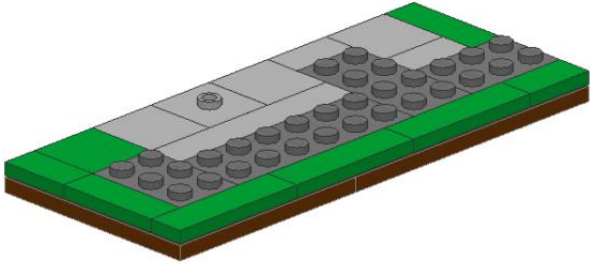

## Bouw je eigen Rembrandtschool handleiding

Dit heb je nodig

Het bouwen!

1

Parts list for step 1:

- 2x 1x1 light grey brick
- 1x 10x10 brown plate
- 1x 10x10 brown plate
- 1x 1x1 light grey brick with hole
- 1x 1x2 dark grey brick with 2 holes
- 1x 1x3 dark grey brick with 3 holes
- 1x 1x1 light grey brick with hole
- 1x 1x1 green brick
- 1x 1x3 green brick
- 1x 1x1 light grey brick
- 3x 1x1 light grey brick with hole
- 3x 1x1 light grey brick
- 1x 1x2 dark grey brick with 2 holes
- 2x 1x1 green brick
- 2x 1x2 dark grey brick with 2 holes
- 2x 1x3 green brick
- 2x 1x3 green brick

2

**3**

4

6

7

8

9

10